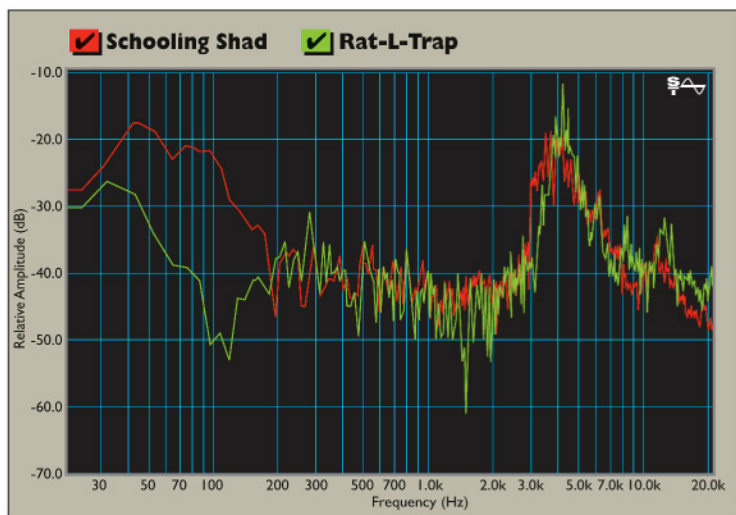

Liv-N-Sound[®] Only From Rat-L-Trap[®]

Spectrograph from Cetacean Research Technology

Liv-N-Proof™ Independent analysis by a leading bioacoustic research lab confirms striking similarities between sounds made by live baitfish and the sounds of the Rat-L-Trap[®].

"The spectra from both schooling shad and the Rat-L-Trap are nearly identical."

Joseph Olson, President
Cetacean Research Technology

Only Genuine Rat-L-Trap has Liv-N-Sound. Learn more @ www.rat-l-trap.com